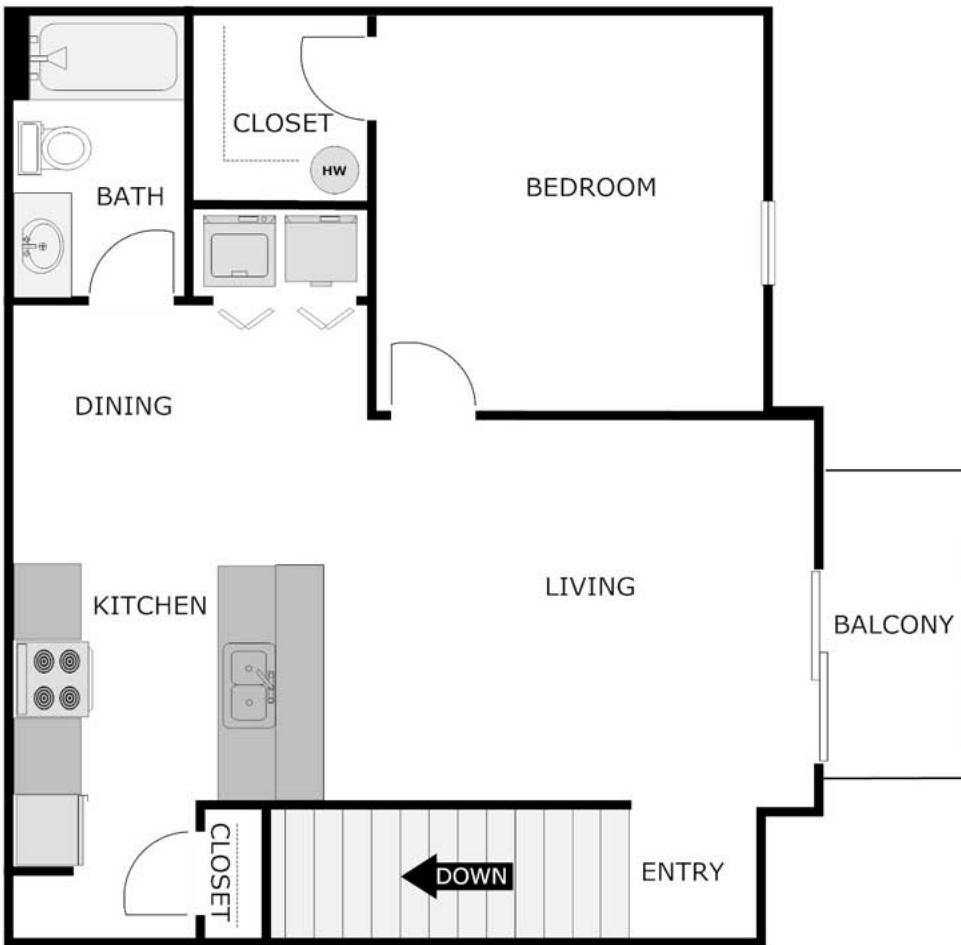

1 Bedroom 1 Bath Apartment

775 Sq. Ft.

RENT

DEPOSIT

DATE AVAILABLE

NOTES

Stoneycreekestatesliving.com

relax, enjoy, live!