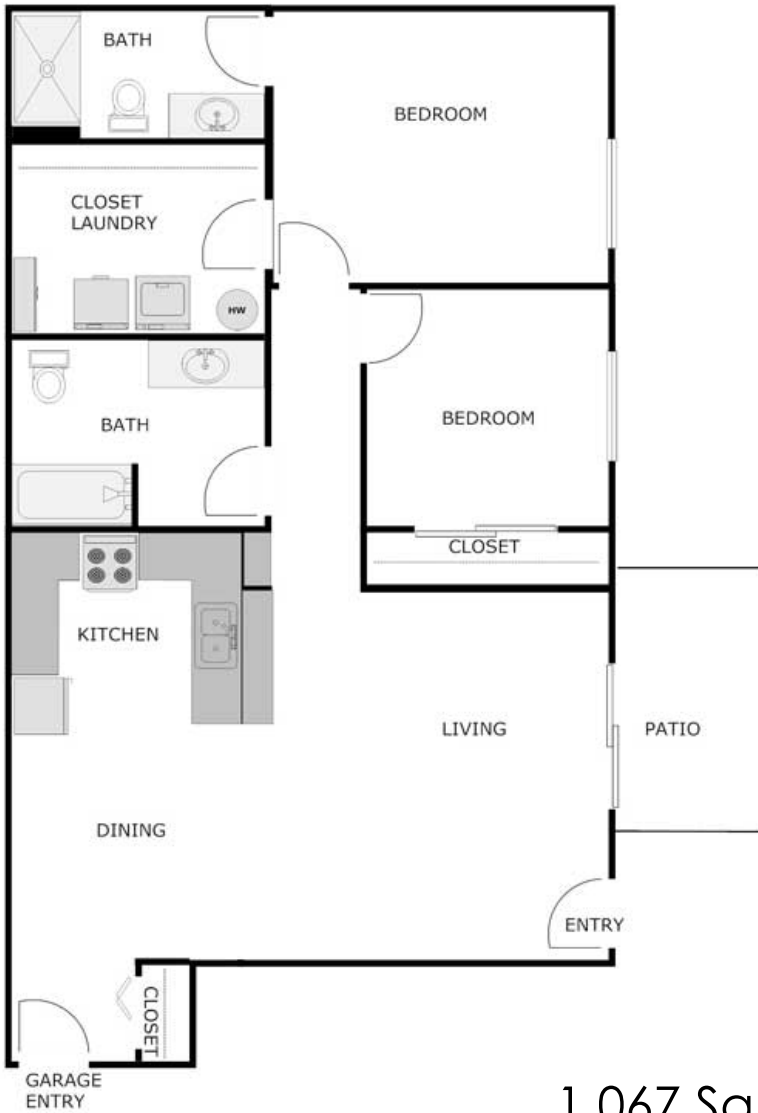

2 Bedroom 2 Bath Apartment Lower

1,067 Sq. Ft.

RENT

DEPOSIT

DATE AVAILABLE

NOTES

Stoneycreekestatesliving.com

relax, enjoy, live!

940 W Elm Dr Little Chute, WI 54140