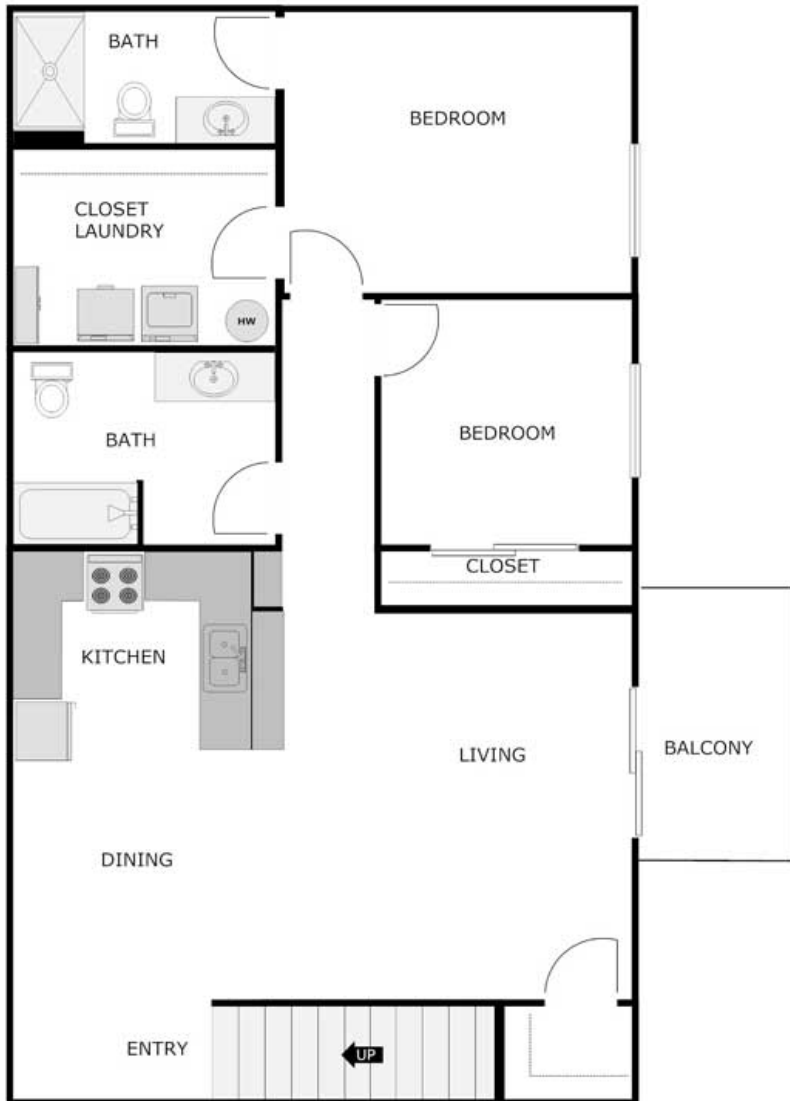

2 Bedroom 2 Bath Apartment Upper

1,144 Sq. Ft.

RENT

DEPOSIT

DATE AVAILABLE

NOTES

Stoneycreekestatesliving.com

relax, enjoy, live!

940 W Elm Dr Little Chute, WI 54140